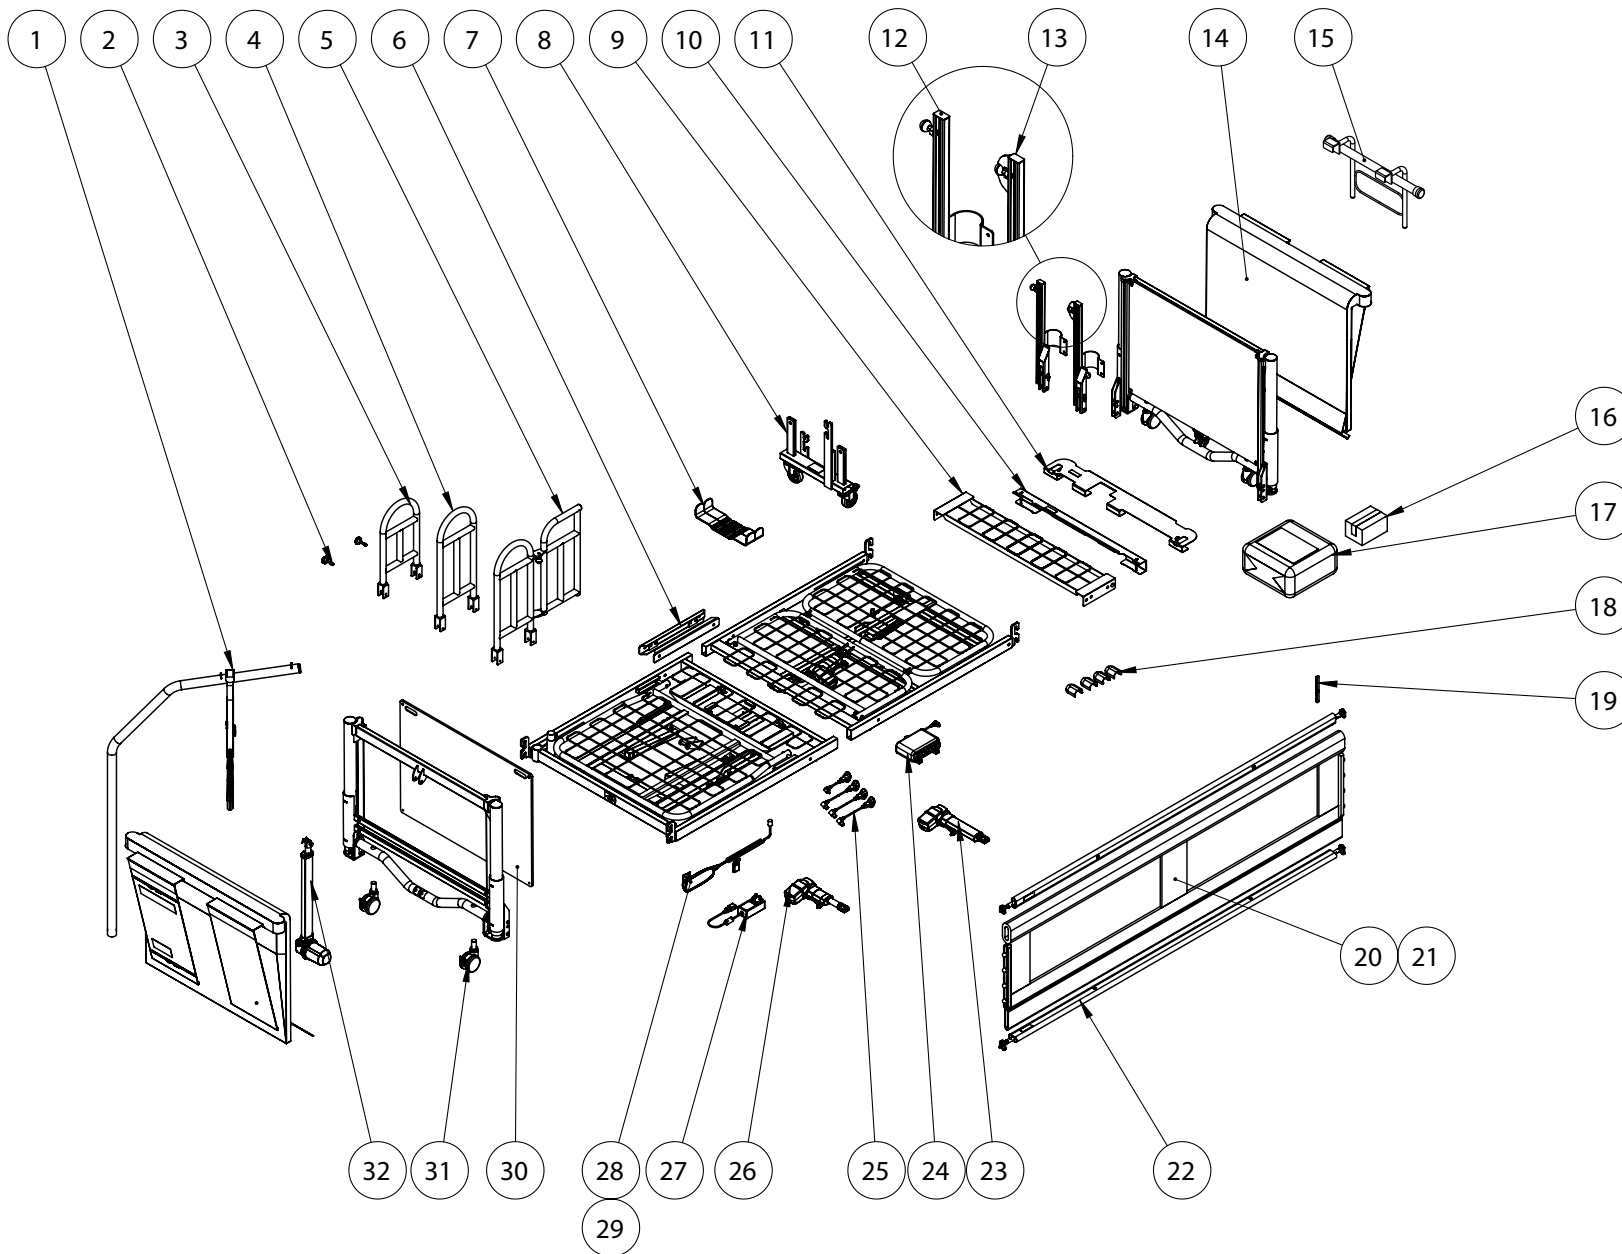

## Exploded Diagram

NSB-0-FL2-200 FloorBed2 (UK / EU / AU)

**Accora**

No.	Code	Description
	NSB-0-FL2-200	FloorBed 2 (UK / EU / AU) bed frame
1	LIFOL-0-FL1-000	FloorBed lifting pole, FBI, FB2, FBI-Plus
2	SCREW-0-FL1-200	FloorBed standard and rotating bed lever screws, (set of 2), FBI, FB2, FBI-Plus
3	STLEVS-0-FL1-000	Short bed lever, FBI mesh, FB2, FBI-Plus, CBI
4	STLEV-0-FL1-100	FloorBed standard bed lever, FBI, FB2, FBI-Plus
5	RTLEV-0-FL1-000	FloorBed rotating bed lever, FBI, FB2, FBI-Plus
6	JOTONG-0-FL1-000	FloorBed joining tongues, (set of 2), FBI mesh, FB2
7	MTBR-0-FL1-100	FloorBed mattress guides, (set of 4), FBI mesh, FB2, FBI-Plus in-line
8	TRNSBR-0-FL2-200	FloorBed transport bracket, FB2, (set of 2)
9	LRPEX-0-FL1-100	FloorBed 200 mm mattress platform extension, FBI mesh & FB2
9	SDEXKIT-0-FL1-100	FloorBed 200 mm extension kit, FBI mesh, FB2, includes metal and foam parts
10	PROPL-0-FL4-500	FloorBed protection plates, (set of 2), FB2
11		
12	SDRBR-0-FL2-200	FloorBed side rail brackets, (set of 4), FB2
13	SDRBR-0-FL4-500	FloorBed Junior side rail brackets, (set of 4), FB2
14	BMHNE-0-FL4-500	Head & footboard bumpers, (set of 2), FB2, suitable for juniors with SLE-0-FL4-100
15	PUMPHOL-0-FL2-000	FloorBed air mattress pump holder, FB2
16	SDRKIT1-0-FL1-000	FloorBed fabric side rail bracket fixings kit
16	SDRKIT2-0-FL1-000	Side rail fabric fixings kit
16	NSBKIT-0-FL1-000	FloorBed Pins and R Clip spares, FBI, FB2, FBI-Plus
17	SLE-0-FL4-100	Safety sleeve, FBI, FB2, CBI
18	CABCP-0-FL1-000	FloorBed cable socket sliding caps, (set of 4), FBI mesh, FB2, FBI-Plus in-line
19	SDRPLST-0-FL1-000	Fabric side rail pull strap (set of 4)
19	SDRPLST-0-FL4-000	Junior side rail pull strap, FBI, FB2, (set of 4)
20	SDR-0-FL2-100	FloorBed fabric side rail set, FB2, 2000 mm
20	SDR-0-FL4-500	FloorBed Junior fabric side rail set, FB2, 2000 mm
20	SDREX-0-FL2-100	FloorBed fabric side rail set, FB2, 2200 mm
20	SDRFAB-0-FL1-100	Side rail fabric 2000 mm
21	SDRFAB-0-FL4-100	Side rail fabric 2000 mm (includes bolster)
21	SDRFABEX-0-FL1-100	Side rail fabric 2200 mm
22	SDRMET-0-FL1-100	Fabric side rail metal bar, 2000 mm, (set of 4)
22	SDRMETEX-0-FL1-100	Fabric side rail metal bar, 2200 mm, (set of 4)
23	ACTLR-0-FL1-200	FloorBed legrest actuator, dewert, FBI mesh, FB2
24	CNTBX-0-FL1-100	FloorBed control box, dewert, FBI, FB2, FBI-Plus
25	INLNCBL-0-FL1-000	In-line cable set
26	ACTBR-0-FL1-200	FloorBed backrest actuator, dewert, FBI mesh, FB2
27	TRANS-0-FL1-100	FloorBed transformer / plug, dewert, FBI, FB2, FBI-Plus, 280cm
28	HNDST-0-FL1-100	FloorBed handset spiral, dewert, FB2, 400cm
29	MAGSW-0-FL1-000	FloorBed handset magnetic swipe, (set of 2), dewert, FBI, FB2, FBI-Plus
30	HDBW-0-FL2-110	FloorBed head / footboard wood panel, FB2, oak
31	CAST-0-FL1-000	FloorBed castors, (set of 4), FBI, FB2, FBI-Plus
32	ACTMN-0-FL2-100	FloorBed main lift actuator, dewert, FB2
	JUNKIT-0-FL2-000	FloorBed 2 Junior Kit consisting of items: 18 (SLE), 14 (BMHNE), 10/11 (PROPL)